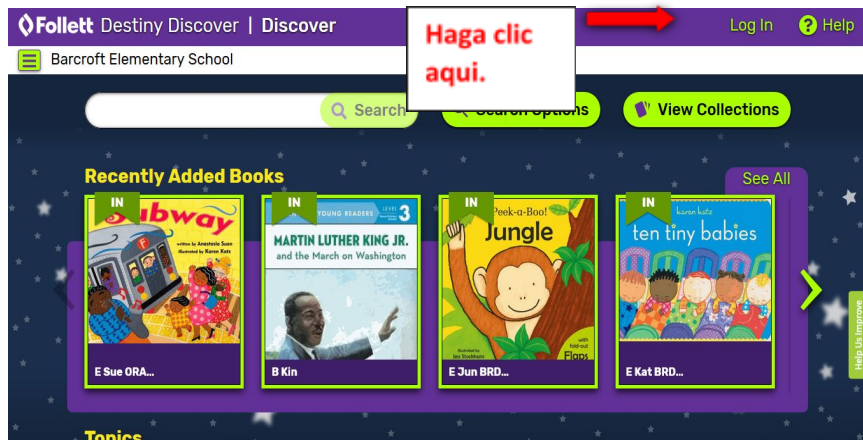

3. Para ingresar haga clic en la esquina superior derecha, donde dice “Log In”.